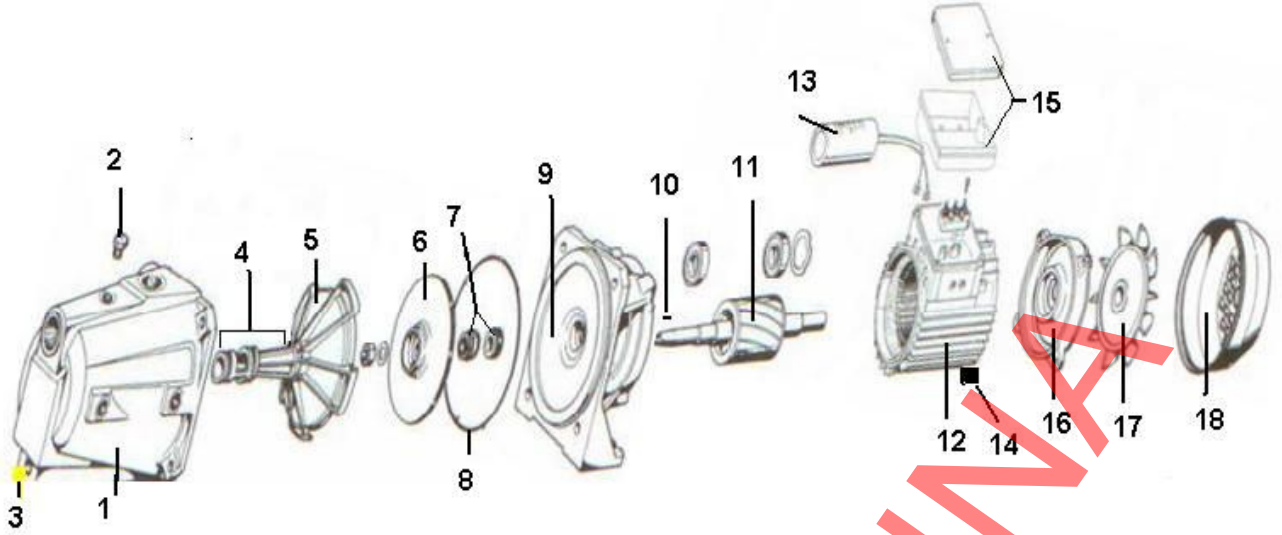

JET M 51, 81, 101, 151, 201 POMPA YEDEK PARÇA LİSTESİ

RESİM	POMPA MODELİ	YEDEK PARÇA ADI	
1	JET M 51 - 81 - 101	ÖN GÖVDE	PUMP FRONT BODY
1	JET M 151 - 201	ÖN GÖVDE	PUMP FRONT BODY
2	JET M 51-81-101	VİDA	SCREW (AIR TAKEING)
3	JET M 51 - 81 - 101	VİDA	SCREW (WATER DRAINING)
2-3	JET M 151 - 201	VİDA	SCREW (WATER DRAINING-AIR TAKEING)
4	JET M 51 - 81 - 101 - 103	VENTURİ ve UCU	VENTURI END TIP COMPLE
4	JET M 151 - 201	VENTURİ ve UCU	VENTURI END TIP COMPLE
5	JET M 51 - 81 - 101 - 103	DİFİZÖR	DIFFISOR
5	JET M 151 - 201	DİFİZÖR	DIFFISOR
6	JET M 51	SU PERVANESİ	IMPELLER
6	JET M 80 - 101	SU PERVANESİ	IMPELLER
6	JET M 151	SU PERVANESİ	IMPELLER
6	JET M 201	SU PERVANESİ	IMPELLER
7	JET M 51- 81 - 101	MEKANİK SALMASTRA	MECHANICAL SEAL
7	JET M 151 - 201	MEKANİK SALMASTRA	MECHANICAL SEAL
8	JET M 51- 81 - 101	O RİNG	O RING
8	JET M 151 - 201	O RİNG	O RING
9	JET M 51	ARKA GÖVDE	ABOVE COVER
9	JET M 81 - 101	ARKA GÖVDE	ABOVE COVER
9	JET M 151 - 201	ARKA GÖVDE	ABOVE COVER
10	JET M 51 - 81 - 101	KAMA	KEY
10	JET M 151 - 201	KAMA	KEY
11	JET M 51	ROTOR + ŞAFT	ROTOR (WITH WELDING S/S SHAFT)
11	JET M 81	ROTOR + ŞAFT	ROTOR (WITH WELDING S/S SHAFT)
11	JET M 101	ROTOR + ŞAFT	ROTOR (WITH WELDING S/S SHAFT)
11	JET M 151	ROTOR + ŞAFT	ROTOR (WITH WELDING S/S SHAFT)
11	JET M 201	ROTOR + ŞAFT	ROTOR (WITH WELDING S/S SHAFT)
12	JET M 51	MOTOR GÖVDESİ (STATOR)	STATOR (WITH MOTOR BODY)
12	JET M 81	MOTOR GÖVDESİ (STATOR)	STATOR (WITH MOTOR BODY)